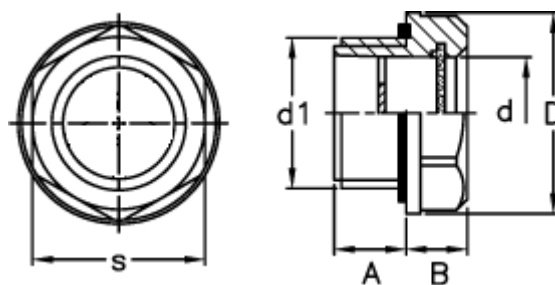

Data Sheet

Article number: 2311014461
Description: E+G Oil level indicator
HGFT.13-1/2

Measures

A	= 10.0
B	= 8.5
d	= 14.5
D	= 28.0
d1	= G 1/2
s	= 24
Tightening torque N m = 6 to 8	